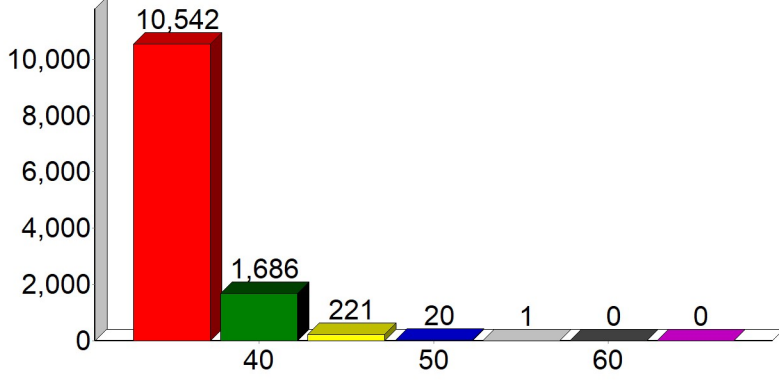

Ruspidge & Soudley Parish Council

SpeedWatch

VAS data report for the period July - September 2024

Buckshaft Road - from St White's Road *

Highest speed recorded this period:
60 MPH

Total below 30 mph:	34854
Total above 30 mph:	9429
Grand total:	44283
% above 30 mph:	21

Ruspidge Road - from St White's Road *

Total below 30 mph:	74507
Total above 30 mph:	12470
Grand total:	86977
% above 30 mph:	14

Soudley - from the Heritage Centre *

The Vehicle Activated Signs (VAS) were funded by the PCC through a grant to the Parish

Total below 30 mph:	17749
Total above 30 mph:	6417
Grand total:	24166
% above 30 mph:	27

* Direction; this is the direction FROM which vehicles are approaching the VAS (Vehicle Activated Sign)
Signs are located: Junction of Ruspidge Road and Railway Road, beside Soudley ponds and near No. 7a Buckshaft Road