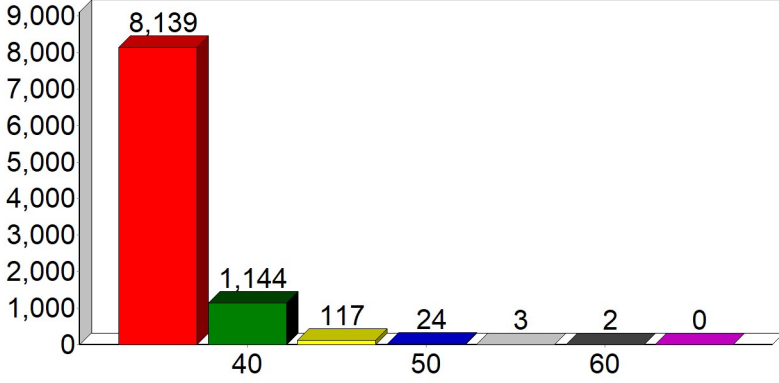

Ruspidge & Soudley Parish Council

SpeedWatch

VAS data report for the period July - September 2024

Buckshaft Road - from St White's Road *

Highest speed recorded this period:
60 MPH

Total below 30 mph:	34854
Total above 30 mph:	9429
Grand total:	44283
% above 30 mph:	21

Ruspidge Road - from St White's Road *

Total below 30 mph:	74507
Total above 30 mph:	12470
Grand total:	86977
% above 30 mph:	14

Soudley - from the Heritage Centre *

The Vehicle Activated Signs (VAS) were funded by the PCC through a grant to the Parish

Total below 30 mph:	17749
Total above 30 mph:	6417
Grand total:	24166
% above 30 mph:	27

* Direction; this is the direction FROM which vehicles are approaching the VAS (Vehicle Activated Sign)
Signs are located: Junction of Ruspidge Road and Railway Road, beside Soudley ponds and near No. 7a Buckshaft Road