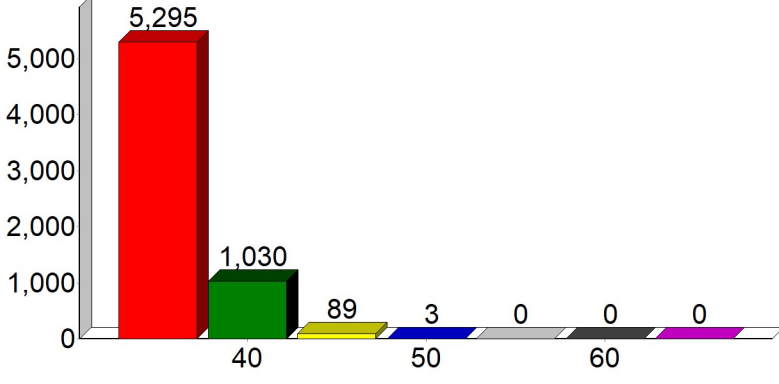

Ruspidge & Soudley Parish Council

SpeedWatch

VAS data report for the period July - September 2024

Buckshaft Road - from St White's Road *

Highest speed recorded this period:
60 MPH

Total below 30 mph:	34854
Total above 30 mph:	9429
Grand total:	44283
% above 30 mph:	21

Ruspidge Road - from St White's Road *

Total below 30 mph:	74507
Total above 30 mph:	12470
Grand total:	86977
% above 30 mph:	14

Soudley - from the Heritage Centre *

The Vehicle Activated Signs (VAS) were funded by the PCC through a grant to the Parish

Total below 30 mph:	17749
Total above 30 mph:	6417
Grand total:	24166
% above 30 mph:	27

* Direction; this is the direction FROM which vehicles are approaching the VAS (Vehicle Activated Sign)
Signs are located: Junction of Ruspidge Road and Railway Road, beside Soudley ponds and near No. 7a Buckshaft Road